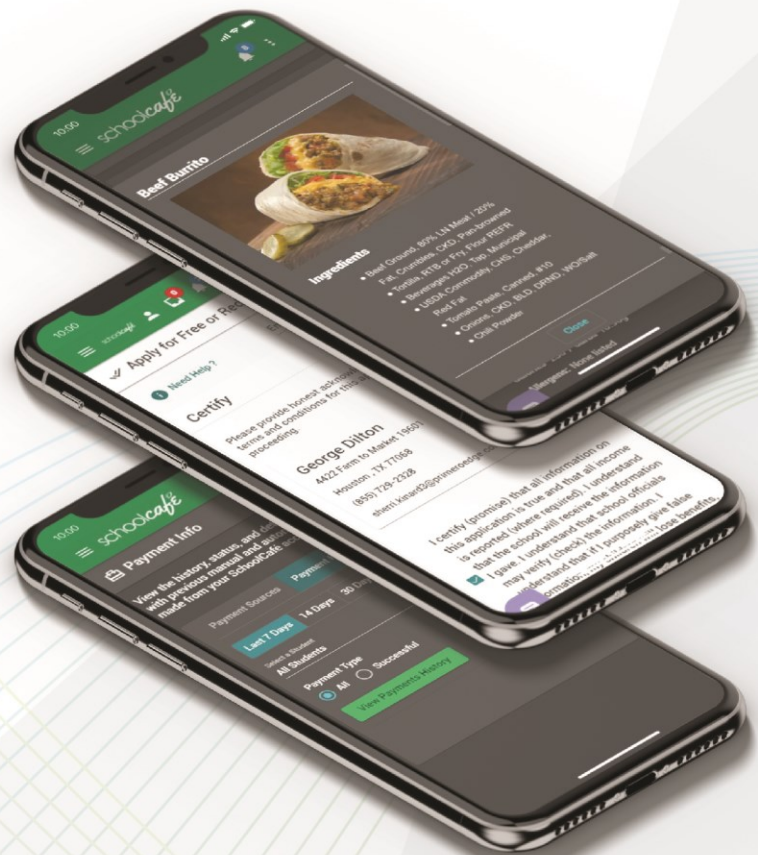

MANAGE BALANCES

Make payments, view purchase history, and receive low balance alerts. For convenience, setup automatic payments to replenish their cafeteria funds.